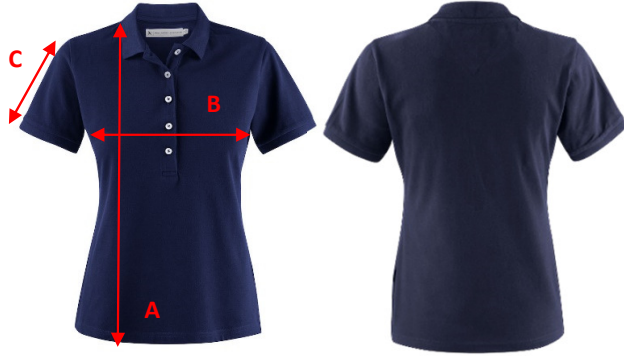

J A M E S
HARVEST
sports wear

SIZE CHART

Brand: J. HARVEST SPORTSWEAR

Style: 2125034 SUNSET WOMAN

	XS	S	M	L	XL	XXL
A) body length from shoulder point	61	62,5	64	66	68	70
B) 1/2 chest width	41	44	47	50	54	58
C) sleeve length	17	17,5	18	18,5	19	19,5